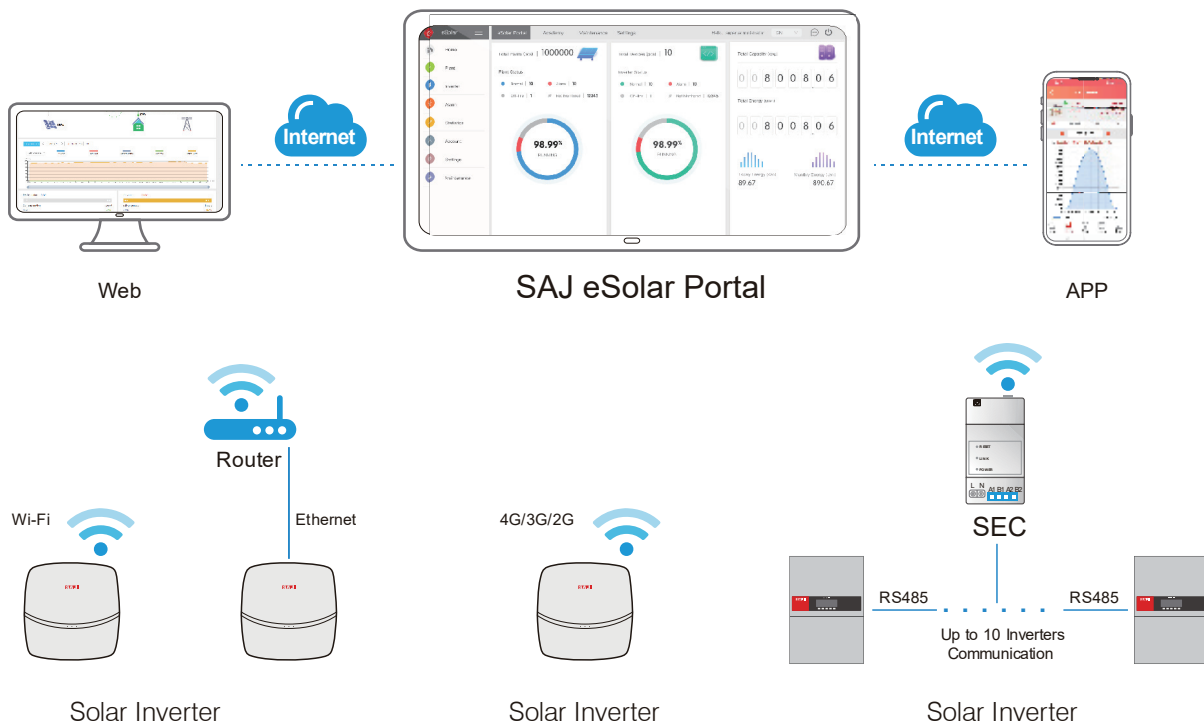

Data monitoring, Remote maintenance & Energy management

Smart Operation & Management

- Data exportable
- Alarm notification
- Data visualization
- PV plant(s) shareable
- 24H real time data reading
- Remote setting & monitoring
- PV plants & devices detection
- Single / multiple plants monitoring available

Networking

SAJ eSolar Portal

Category	Function	eSolar Web	eSolar O&M	eSolar Air
Homepage	Plant Overview	●	●	●
	Indicator	●	●	●
Plants Management	PV Plants List	●	●	●
	Add Plant	●	●	●
	Share Plant	●	●	●
	Load Monitoring	●	●	●
Devices Management	Devices List	●	●	●
	Device Details	●	●	●
	Remote Parameter Setting	●	●	●
Alarm Management	Alarm List	●	●	●
	Alarm Details	●	●	●
Statistics & Analysis	Plants Report	●		
	Devices Statistics	●		
	Alarm Statistics	●		
	Visualized Dashboard	●		
Homepage of Single Plant	Power Monitoring	●	●	●
	Power Statistics	●	●	●
	Visualized Draft	●	●	●
User Mangement	Account Management	●	●	●
Device Setting	Bluetooth Connection Setting		●	●
	WiFi Connection Set Up		●	●
	Cloud Connection Setting		●	●
Designer	Designs List	●		
	Plant Design	●		
Demo	Demo Site	●	●	●